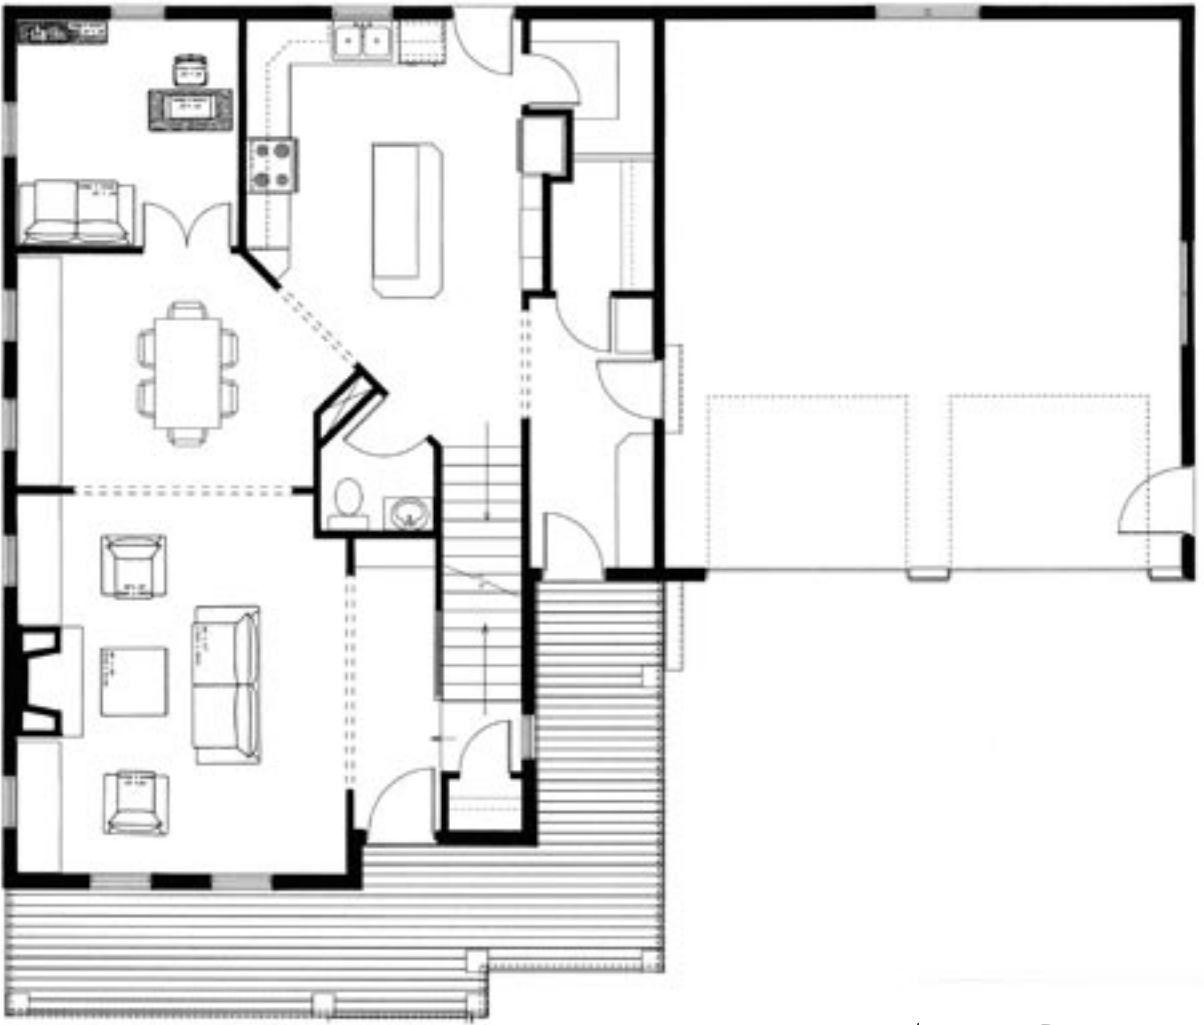

The

AMERICANA

Main Level 1100 square footage

Upper Level 1052 square footage

Total Square Footage 2152

3 Bedrooms, 2 1/2 Baths

Unfinished Basement 1100 square footage

Optional Bonus Room 366 square footage

Optional Sun Room 144 square footage

Early American explorer, William Keating wrote "The monotony of a prairie country impresses the traveler with a melancholy, which the sight of water and woods cannot fail to remove" in response to the open prairies and rolling hills of the uncultivated Great American Prairie in the heartland. The HH Vintage Collection offers a historic farm home to complete what we feel is a beautiful Midwest heartland setting.

Farmhouses were designed to work with open space and acreage. Originally, one room was built at a time, lived in and others were added as lifestyle required. For this reason, the Americana provides an open floor plan where life can simply overflow into the next activity.

The **AMERICANA**