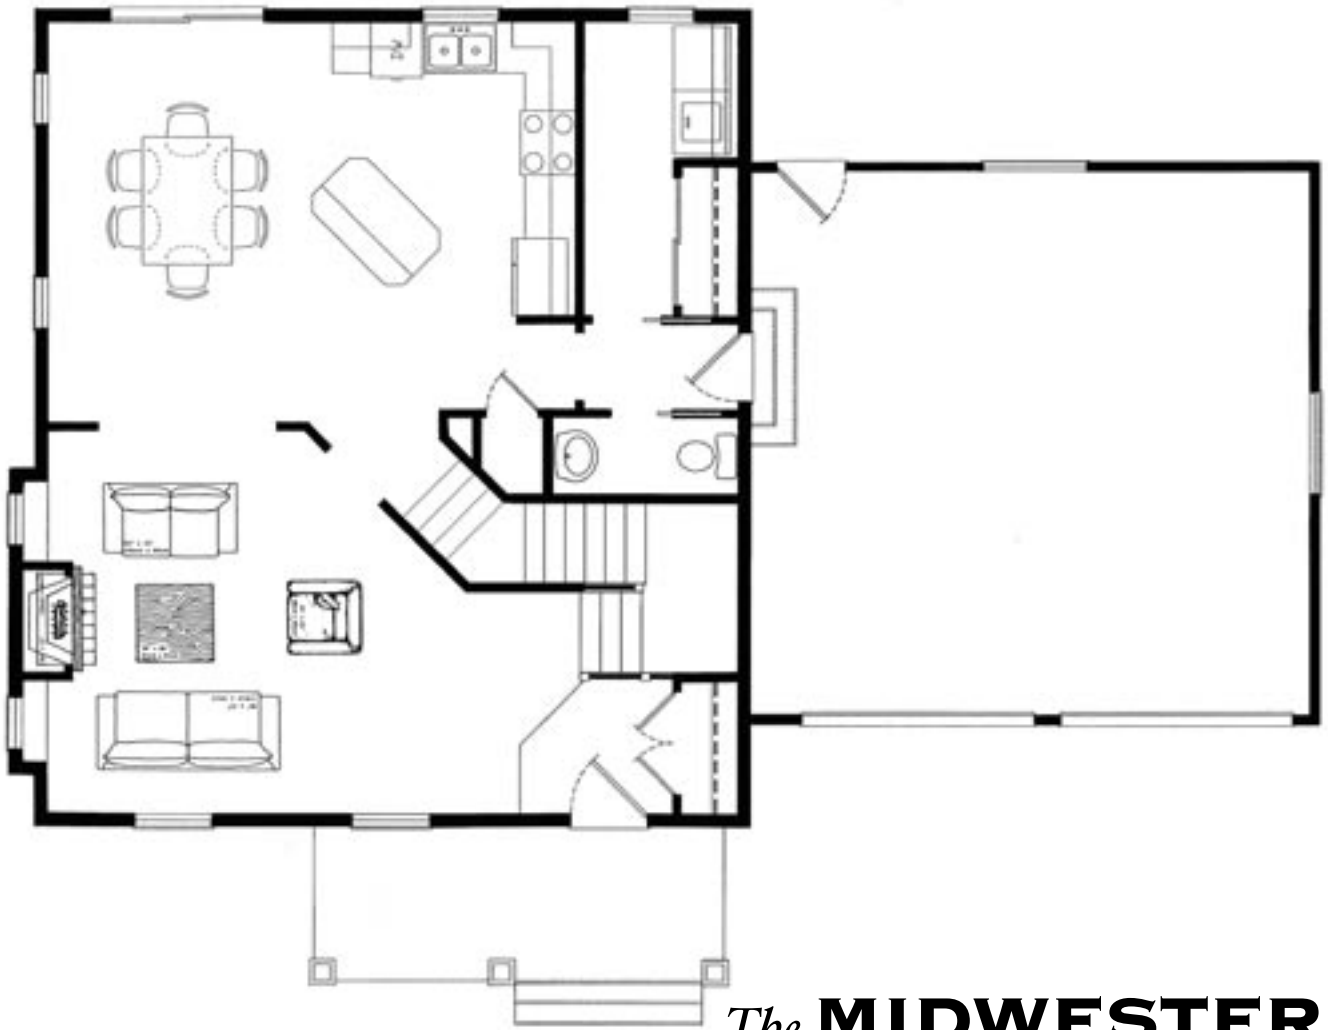

The **MIDWESTERN
FARMHOUSE**